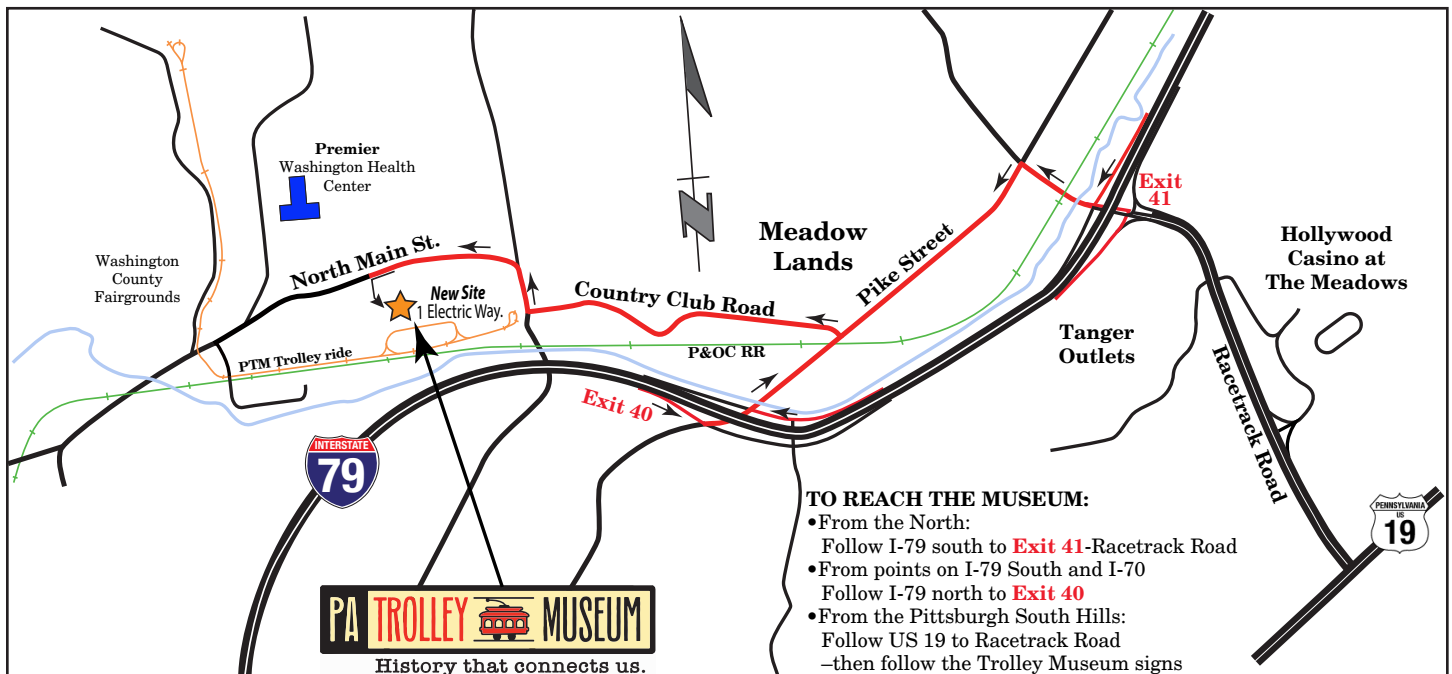

Pennsylvania Trolley Museum

1 Electric Way, Washington, PA 15301, 724-228-9256, www.patrolley.org